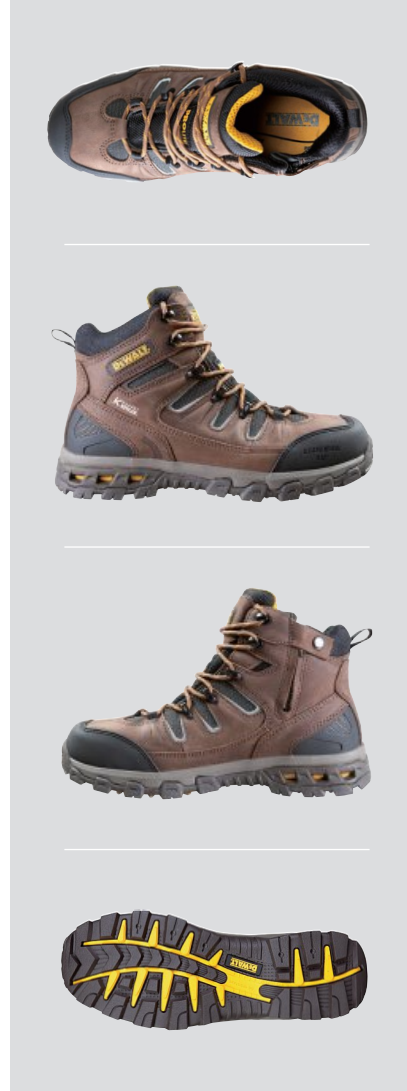

DEWALT®

**TOUGHER
LIGHTER
SAFER**

Built with DuPont™ Kevlar®

GUARANTEED TOUGH.®

**DUPONT
KEVLAR™**

GUARANTEED TOUGH.®

- Upper** Palm Brown Crazy Horse leather/Kevlar mesh
- Lining** Hydro Guard
- Insole** Removable Pro-comfort PU footbed
- Outsole** EVA / Rubber
- Toe cap** Aluminium
- Midsole** Composite
- Size** 245-300mm

BENEFITS

Full-grain leather and Kevlar uppers provides unprecedented toughness
 HYDRO GUARD provides excellent breathable waterproof
 Pro comfort footbed offers ultimate comfort
 Alu. toe cap/composite midsole offers lighter/comfort and flexibility
 Provides odour reducing, moisture wicking properties
 Provides comfort and good grip