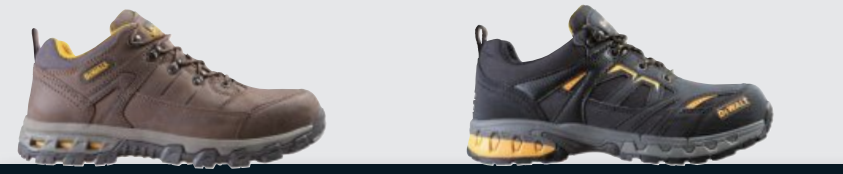

DeWALT | PRO LITE 4

DeWALT | OAKLAND 4

DeWALT