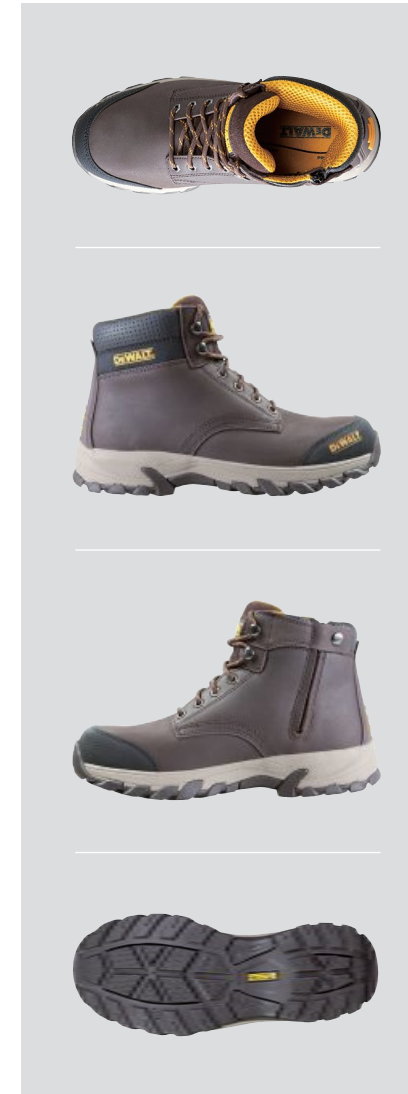

- 
STEEL SAFETY TOE
- 
PUNCTURE RESISTANT
- 
OIL & SLIP RESISTANT
- 
30 DAY COMFORT GUARANTEE
- 
ZIPPER

BENEFITS

Full-grain leather provides excellent toughness
 Aerospace lining offers odour reducing, moisture wicking properties
 Pro comfort footbed offers ultimate comfort
 Rust and corrosion resist

장점

천연 소가죽 / 통기성 및 항균 처리한 특수 제작된 PU 메모리폼 인솔 / 마모 및 미끄럼 저항성이 탁월한 고무 소재의 아웃솔을 사용하여 최적의 안전성과 편안함을 제공합니다.
 미국 ASTM 및 KOSHA인증 제품

Upper	Synthetic/Mesh
Lining	Aerospacer
Insole	Removable Pro-comfort PU footbed
Outsole	Phylon/Rubber
Toe cap	Steel
Midsole	Composite
Size	240-300mm

Upper	Brown Buffalo Crazy Horse leather
Lining	Aerospacer
Insole	Removable Dual density PU
Outsole	Phylon/Rubber
Toe cap	Steel
Midsole	Composite
Size	245-300mm

BENEFITS

Top quality premium hide longer lasting
 Light weight, flexible
 Offers added excellent comfort
 Provides toe and underfoot protection
 Provides odour reducing, moisture wicking properties