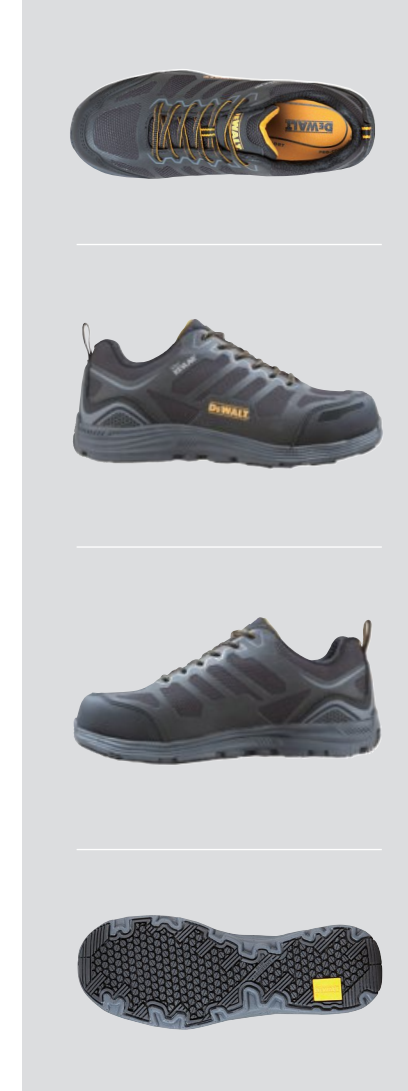

장점

등산화 타입의 스포티한 디자인으로 방수처리된 천연 소가죽 / 케블라 소재로 특수 제작된 메쉬/ 방수 및 통기성능이 탁월한 HYDRO GUARD소재의 안감 / 통기성 및 항균 처리한 특수 제작된 PU 메모리폼 인솔 / 알루미늄 선심 / 마모 및 미끄럼 저항성이 탁월한 고무 소재의 아웃솔을 사용하여 최적의 안전성과 편안함을 제공합니다. 미국 ASTM 및 KOSHA인증 제품

- **Upper** Kevlar fibres
- **Lining** Hydro Guard Waterproof Membrane
- **Insole** Removable Pro-comfort PU footbed
- **Outsole** EVA/Rubber
- **Toe cap** Steel
- **Midsole** Composite
- **Size** 230-300mm